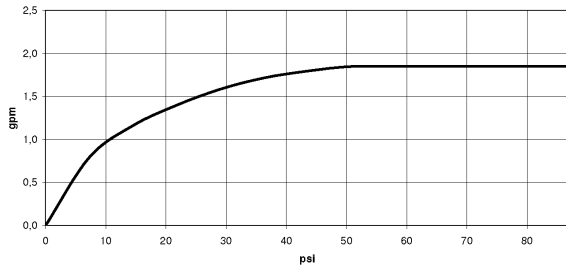

Bathtub - Series-various
Hand shower set with individual flanges - polished chrome
Article number: 27 802 892-00 0010

All dimensions in mm / inch = mm x 0,0394

Flow rate chart