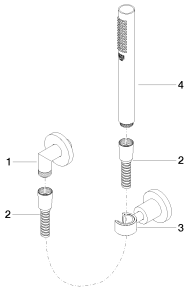

Bathtub - Series-various

Hand shower set with individual flanges - polished chrome

Article number: 27 802 892-00 0010

- Standard spray mode
- Descaling system
- 1/2" Shower outlet
- Wall elbow with flange Ø 2-1/8"
- Wall bracket with flange Ø 2-1/8"
- Metal shower hose 49-1/4" with anti-twist device
- 1/2" wall elbow
- Water flow rate limited to max. 1.8 gpm
- Internal backflow preventer.

polished chrome

Accessory is required for this item.

Dimensional drawing

Bathtub - Series-various
Hand shower set with individual flanges - polished chrome
Article number: 27 802 892-00 0010

All dimensions in mm / inch = mm x 0,0394

Flow rate chart

Bathtub - Series-**various**
Hand shower set with individual flanges - polished chrome
Article number: 27 802 892-00 0010

Other surface finishes

platinum matte
27 802 892-06 0010

platinum
27 802 892-08 0010

Required article

35 080 970-90 0010
Rough-in adapter -

Bathtub - Series-
various
Hand shower set with individual flanges - polished chrome
Article number: 27 802 892-00 0010

Spare parts list

Number	Item Number	Designation	Number of units
--------	-------------	-------------	-----------------