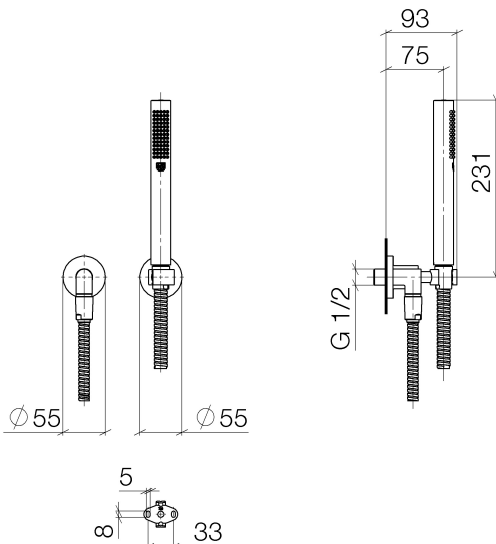

Bathtub - Series-various

Hand shower set with individual flanges - polished chrome

Article number: 27 802 892-00 0010

- Standard spray mode
- Descaling system
- 1/2" Shower outlet
- Wall elbow with flange Ø 2-1/8"
- Wall bracket with flange Ø 2-1/8"
- Metal shower hose 49-1/4" with anti-twist device
- 1/2" wall elbow
- Water flow rate limited to max. 1.8 gpm
- Internal backflow preventer.

polished chrome

Accessory is required for this item.

Dimensional drawing

Bathtub - Series-various
Hand shower set with individual flanges - polished chrome
Article number: 27 802 892-00 0010

All dimensions in mm / inch = mm x 0,0394

Flow rate chart

Bathtub - Series-**various**
Hand shower set with individual flanges - polished chrome
Article number: 27 802 892-00 0010

Other surface finishes

platinum matte
27 802 892-06 0010

platinum
27 802 892-08 0010

Required article

35 080 970-90 0010
Rough-in adapter -

Bathtub - Series-
various
Hand shower set with individual flanges - polished chrome
Article number: 27 802 892-00 0010

Spare parts list

Number	Item Number	Designation	Number of units
--------	-------------	-------------	-----------------